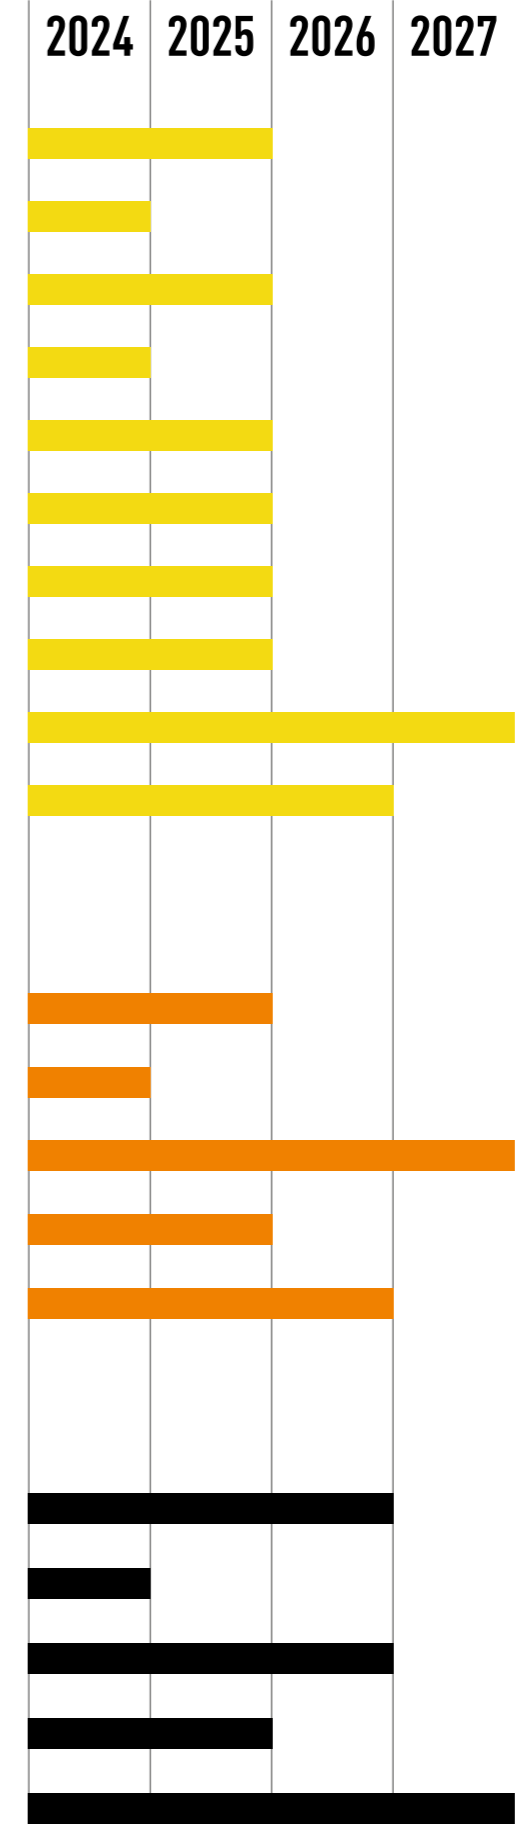

Neuer Blauton für Electric Blue Lemonade, genutzt in teamFINAL und teamGOAL Casuals

Gleiche Farbe, neuer Name in neuen Linien – alter Name in Carry-Over-Linien

Durchlaufende und neue Farben

STEEL GRAY	CAST IRON	PUMA WHITE	PUMA BLACK	MEDIUM GRAY HEATHER	PUMA SILVER	IGNITE BLUE
PRISM VIOLET	TEAM VIOLET	FLAT MEDIUM GRAY	PARISIAN NIGHT	SMOKED PEARL	ELECTRIC BLUE LEMONADE	
PEACOCK	PUMA NAVY	TEAM LIGHT BLUE	BLUE ATOLL	GREEN MOSS	FIZZY LIME	
FLUO PINK	FLURO PINK PES NEON	NRGY RED	PUMA RED	NEON CITRUS		
PEPPER GREEN	SPORT GREEN	SUN STREAM	ELECTRIC LIME	FRESH MINT		
CYBER YELLOW	FASTER YELLOW	GOLDEN POPPY	RICKIE ORANGE			
FLUO YELLOW	FLURO YELLOW PES NEON					
CORDOVAN	TEAM REGAL RED					

PUMA TEAMWEAR FARBEN

SPIELKLEIDUNG

- teamFINAL* NEU
- teamCUP
- teamGLORY NEU
- teamULTIMATE
- teamLIGA Striped
- teamVISION
- teamPACER
- teamLIGA
- teamGOAL NEU
- teamRISE

TEAMKLEIDUNG

- teamFINAL* NEU
- teamCUP
- teamGOAL NEU
- teamLIGA
- teamRISE

ACCESSORIES

- ORBITA Bälle NEU
- ORBITA Bälle**
- FUTSAL
- teamFINAL Taschen
- teamGOAL NEU

LAUFZEITEN

*1 Laufzeit Frauen & Junior bis 2024 ** Laufzeit bis Juni 2024